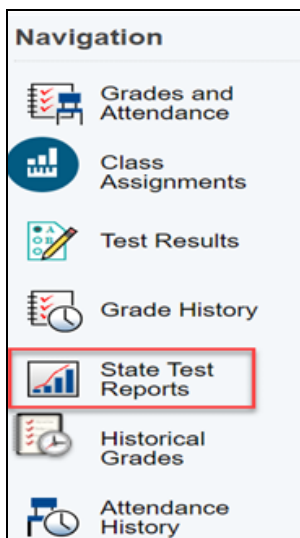

Alamance-Burlington School System

Angela L. Bost, Ed.D.
Deputy Superintendent for Student Learning

Amy Richardson
Chief Academic Officer

Dear Parent or Guardian,

An Individual Student Report (ISR) of your student's recent state assessment score is available in PowerSchool. To view electronic copies of the ISR in PowerSchool, log into your PowerSchool Parent Portal through a web browser (abss.powerschool.com). Once in the PS Parent Portal, click on *State Test Reports* in the left-hand menu bar as shown below.

Any standardized test score is a single indicator of student performance and one piece of his or her educational picture. Your student's test score should be considered along with all other information provided throughout the school year.

If you have questions or concerns about viewing the Individual Student Report, please contact your child's school.

Below is an image of where to click once logged into the PowerSchool Parent Portal.

Note: The ISR is **not** viewable on the PowerSchool app.

All the best,

Amy Richardson